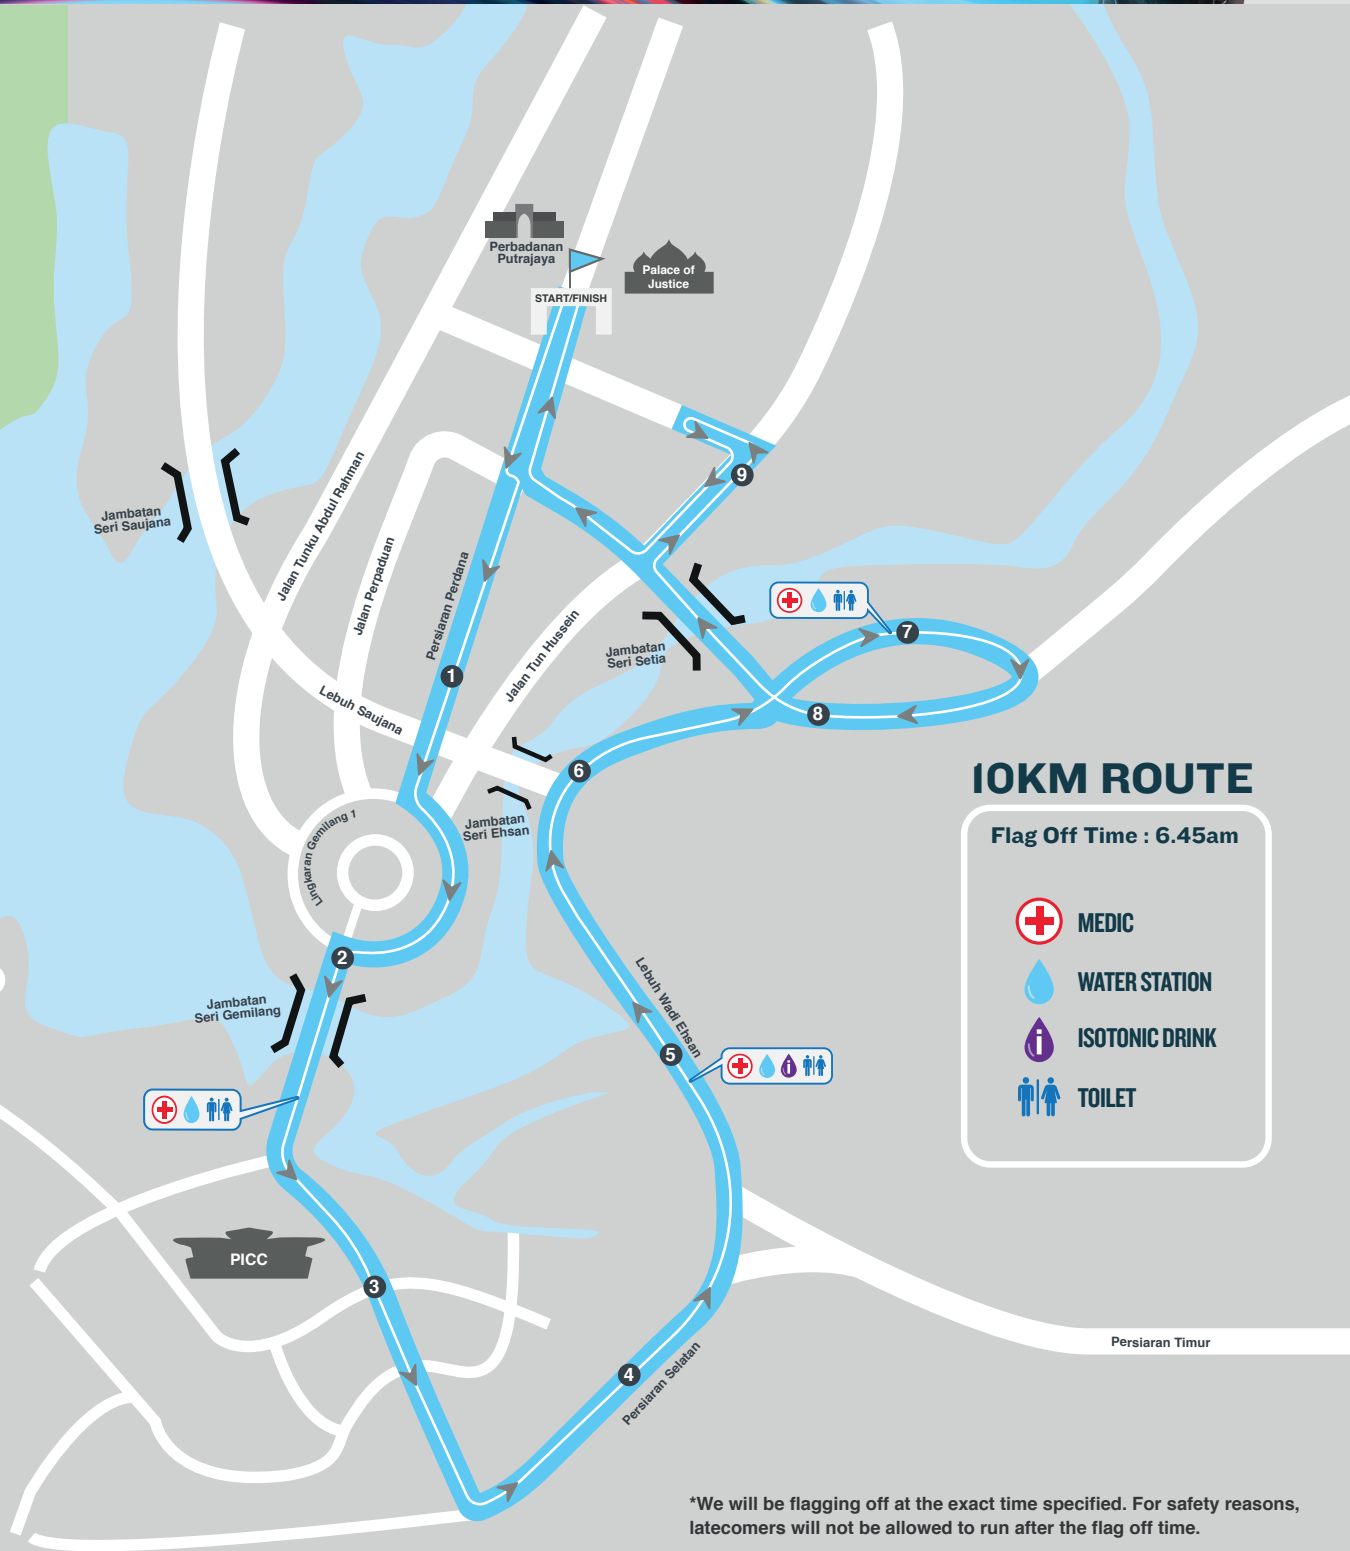

3 2 1

00:01²⁰

00:02²¹

00:03⁰³

00:04⁰⁷

00:05²⁰

10KM ROUTE

Cyberjaya Selatan

10KM ROUTE

Flag Off Time : 6.45am

- MEDIC
- WATER STATION
- ISOTONIC DRINK
- TOILET

*We will be flagging off at the exact time specified. For safety reasons, latecomers will not be allowed to run after the flag off time.