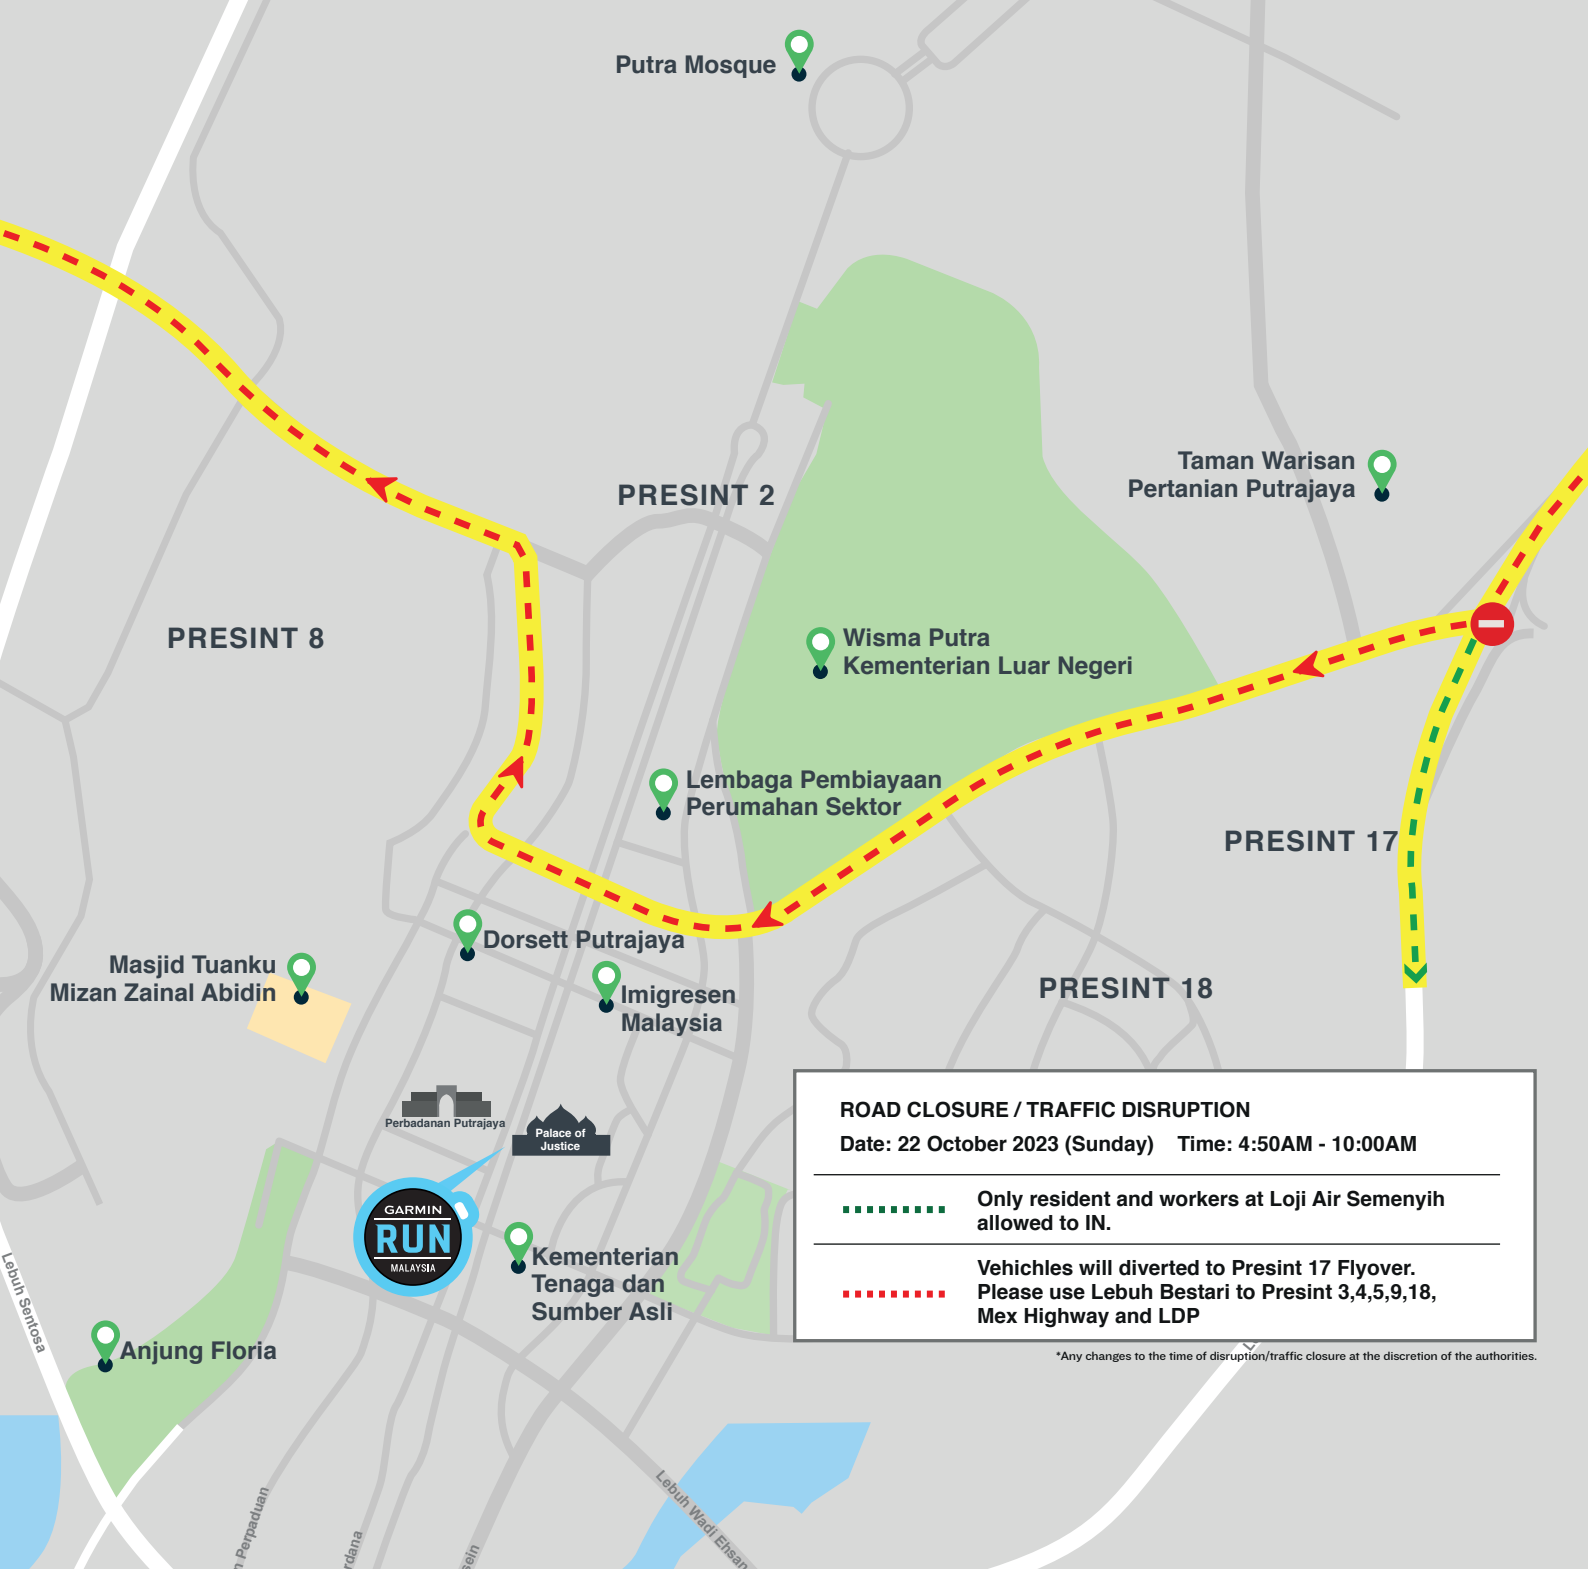

3 2 1

00:01²⁰

00:02²¹

00:03⁰³

00:04⁰⁷

00:05²⁰

ROAD CLOSURE 2

ROAD CLOSURE / TRAFFIC DISRUPTION
Date: 22 October 2023 (Sunday) Time: 4:50AM - 10:00AM

..... Only resident and workers at Loji Air Semenyih allowed to IN.

..... Vehicles will be diverted to Presint 17 Flyover. Please use Lebu Bestari to Presint 3,4,5,9,18, Mex Highway and LDP